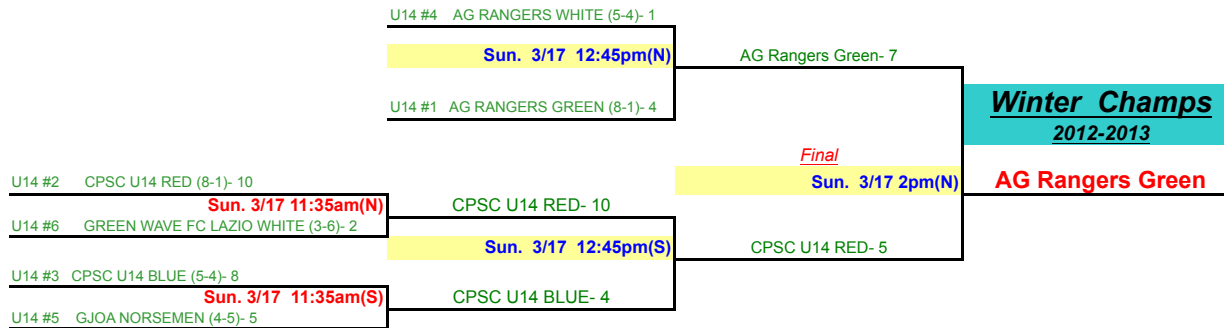

Field House / Chelsea Piers

* Winter 2012-2013 - Sunday Competitive Divisions *

Youth Soccer Playoffs

{All Determined; Points/Wins/Head to Head/Goal Differential}. Web Standings do not take into account head to head - will be tabulated @ seasons' end.

U8, U10, U12, U14 & High School GAMES ARE 15 MIN. HALVES

U14 Competitive Division

Trophies for Winner and Runners up

ALL GAMES 15 MIN. HALVES MIN. HALVES

Winter Champs
2012-2013

AG Rangers Green