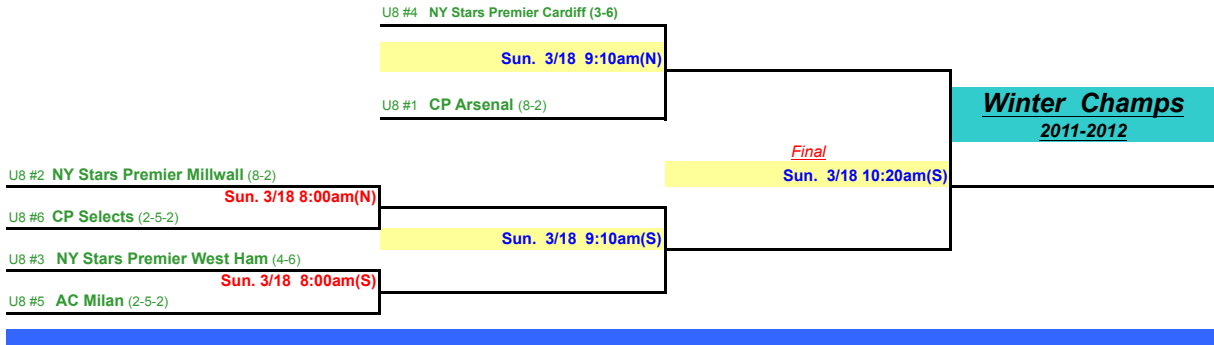

Field House / Chelsea Piers

* Winter 2011-2012 - Sunday Competitive Division

Youth Soccer Playoffs

U8, U9, U11, U10, U12, U14 & High School GAMES ARE 15 MIN. HALVES

U8 Competitive Division

Awards for all seeds